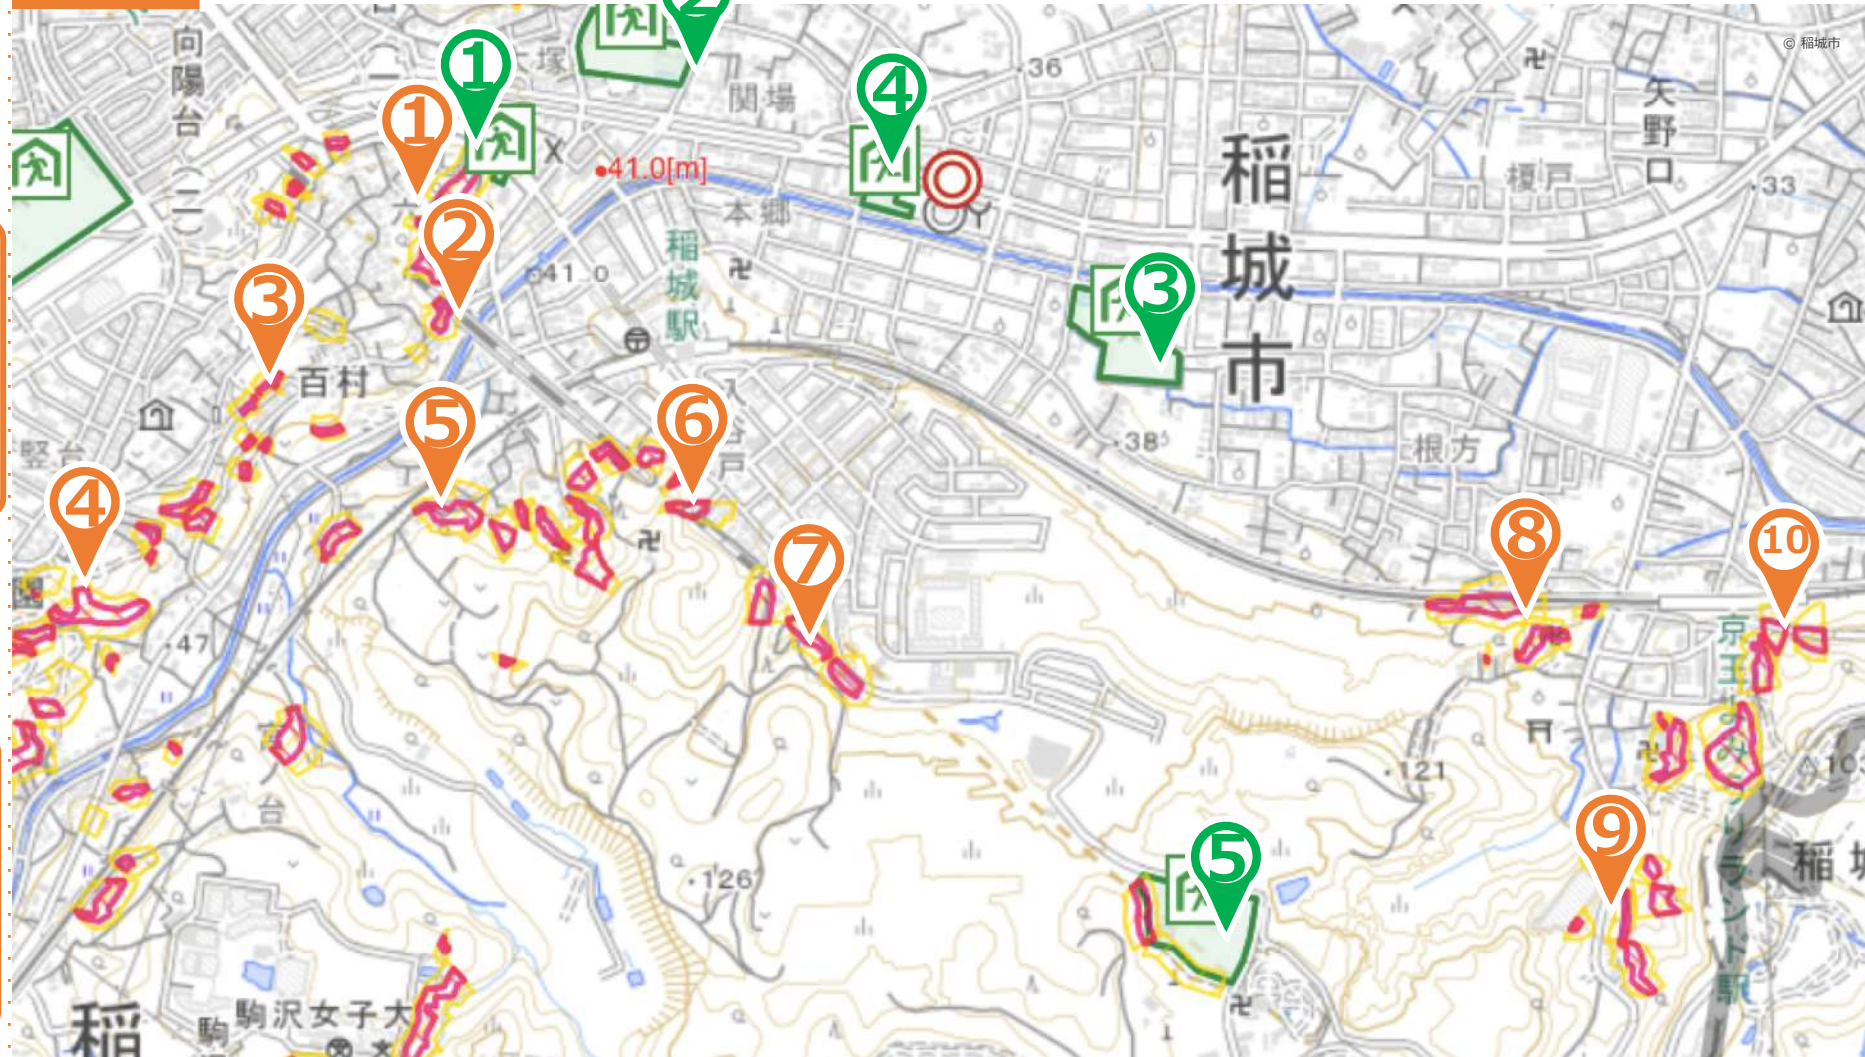

Understand from photos Understand by walking The Hazard Map of Our City Inagi Sediment-Related Disaster Version (e.g., Landslides)

We have summarized the places where sediment-related disasters may occur in Inagi City with easy-to-understand photos and maps. Why don't you try walking around the disaster prevention area with this map in hand!

We have summarized the places where sediment-related disasters may occur in Inagi City with easy-to-understand photos and maps. Why don't you try walking around the disaster prevention area with this map in hand!

【Master the Hazard Map!】

- ① Try the quiz!
- ② Check the answers on the Cultural Exchange Association's Home Page.
- ③ Mark the dangerous locations near your home and school commuting route.
- ④ Find a safe route to the nearest shelter.
- ⑤ Walk around the city and complete an original hazard map.

Quiz No.2

In the area surrounded by the red line, what places are most common?

Quiz No.3

What kind of terrain are the evacuation shelters in?

百村・矢野口
HYAKUMURA・YANOKUCHI

指定避難所

- ① 百村コミュニティ防災センター
- ② 稲城第一中学校
- ③ 稲城第三中学校
- ④ 中央文化センター
- ⑤ 南山小学校