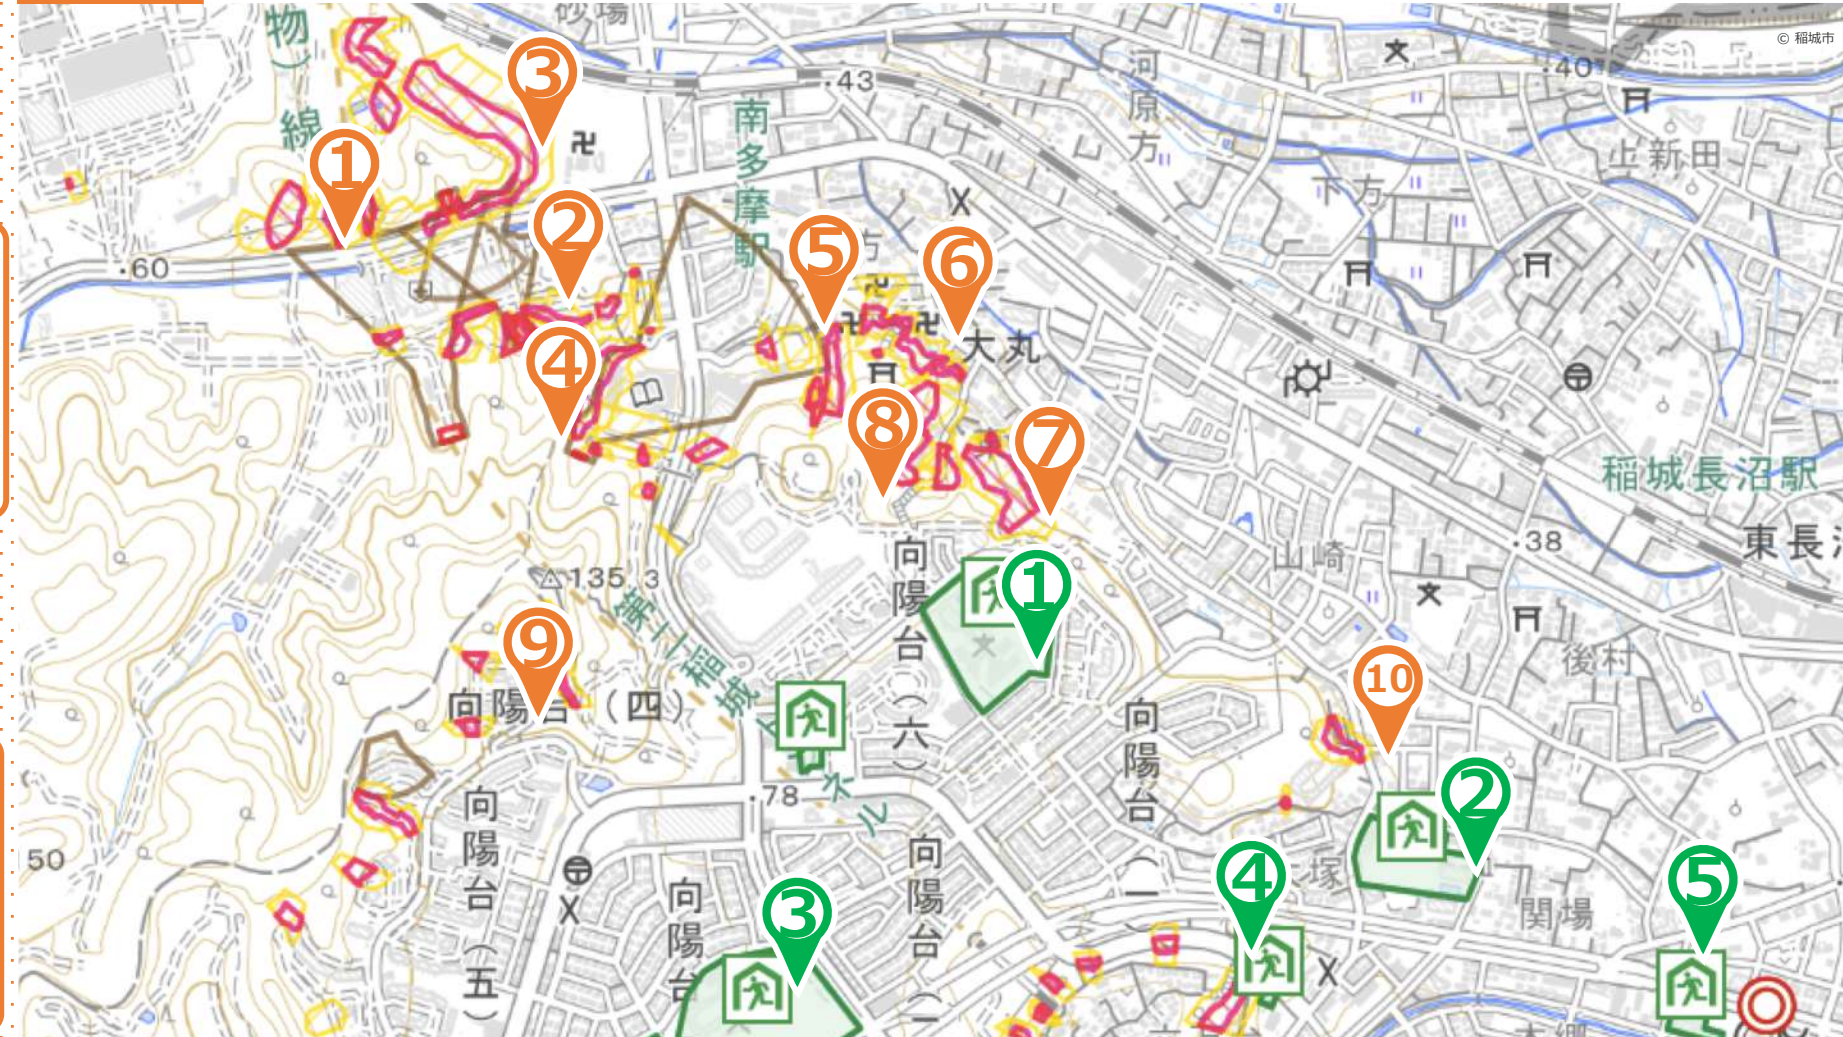

Understand from photos Understand by walking The Hazard Map of Our City Inagi Sediment-Related Disaster Version (e.g., Landslides)

We have summarized the places where sediment-related disasters may occur in Inagi City with easy-to-understand photos and maps. Why don't you try walking around the disaster prevention area with this map in hand!

【Master the Hazard Map!】

- ① Try the quiz!
- ② Check the answers on the Cultural Exchange Association's Home Page.
- ③ Mark the dangerous locations near your home and school commuting route.
- ④ Find a safe route to the nearest shelter.
- ⑤ Walk around the city and complete an original hazard map.

Quiz No.2

In the area surrounded by the red line, what places are most common?

Quiz No.3

What kind of terrain are the evacuation shelters in?

大丸・向陽台
OMARU・KOUYODAI

Understand from photos Understand by walking The Hazard Map of Our City Inagi Sediment-Related Disaster Version (e.g., Landslides)

We have summarized the places where sediment-related disasters may occur in Inagi City with easy-to-understand photos and maps. Why don't you try walking around the disaster prevention area with this map in hand!