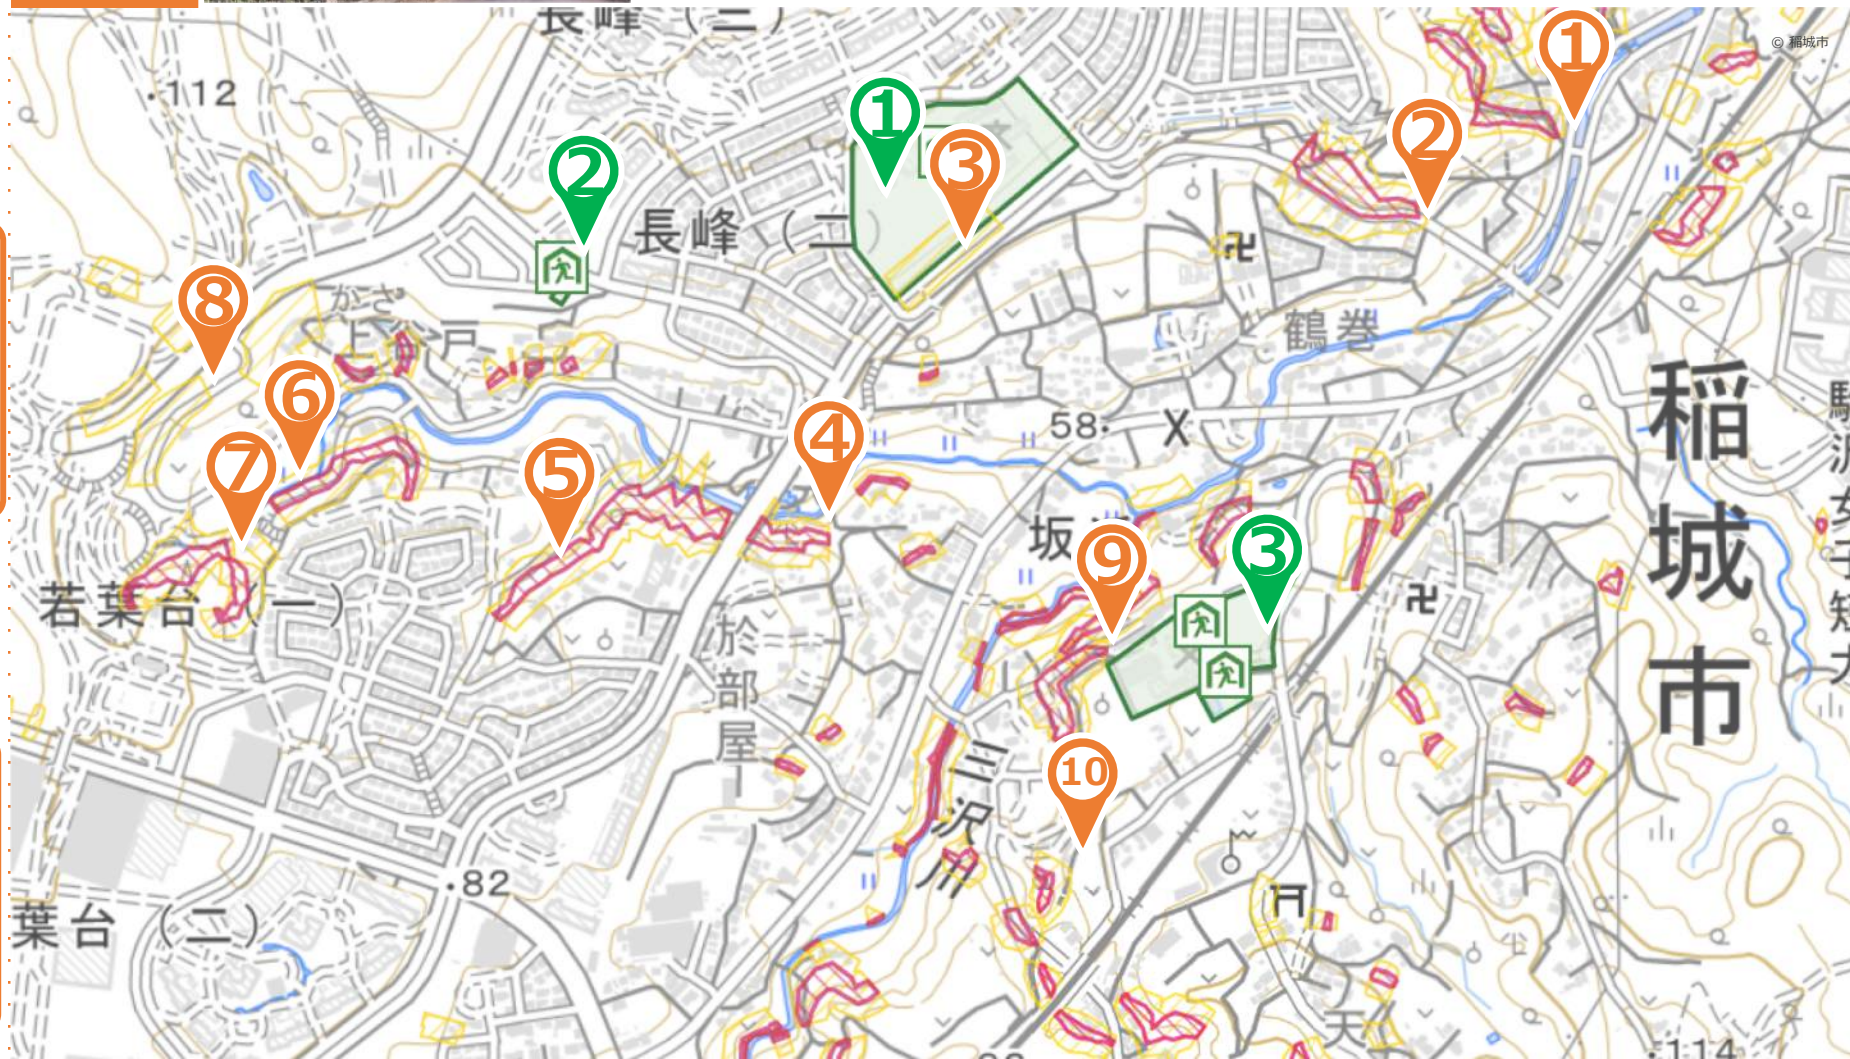

Understand from photos Understand by walking The Hazard Map of Our City Inagi Sediment-Related Disaster Version (e.g., Landslides)

We have summarized the places where sediment-related disasters may occur in Inagi City with easy-to-understand photos and maps. Why don't you try walking around the disaster prevention area with this map in hand!

【Master the Hazard Map!】

- ① Try the quiz!
- ② Check the answers on the Cultural Exchange Association's Home Page.
- ③ Mark the dangerous locations near your home and school commuting route.
- ④ Find a safe route to the nearest shelter.
- ⑤ Walk around the city and complete an original hazard map.

We are looking for posts of hazard and disaster prevention points on Instagram with the hash-tag #inagi-bousai.

INAGI_IIFA

<https://inagi-iifa.org/>

Quiz No. 1

What kind of disaster could occur within the red border?

Quiz No.2

In the area surrounded by the red line, what places are most common?

Quiz No.3

What kind of terrain are the evacuation shelters in?